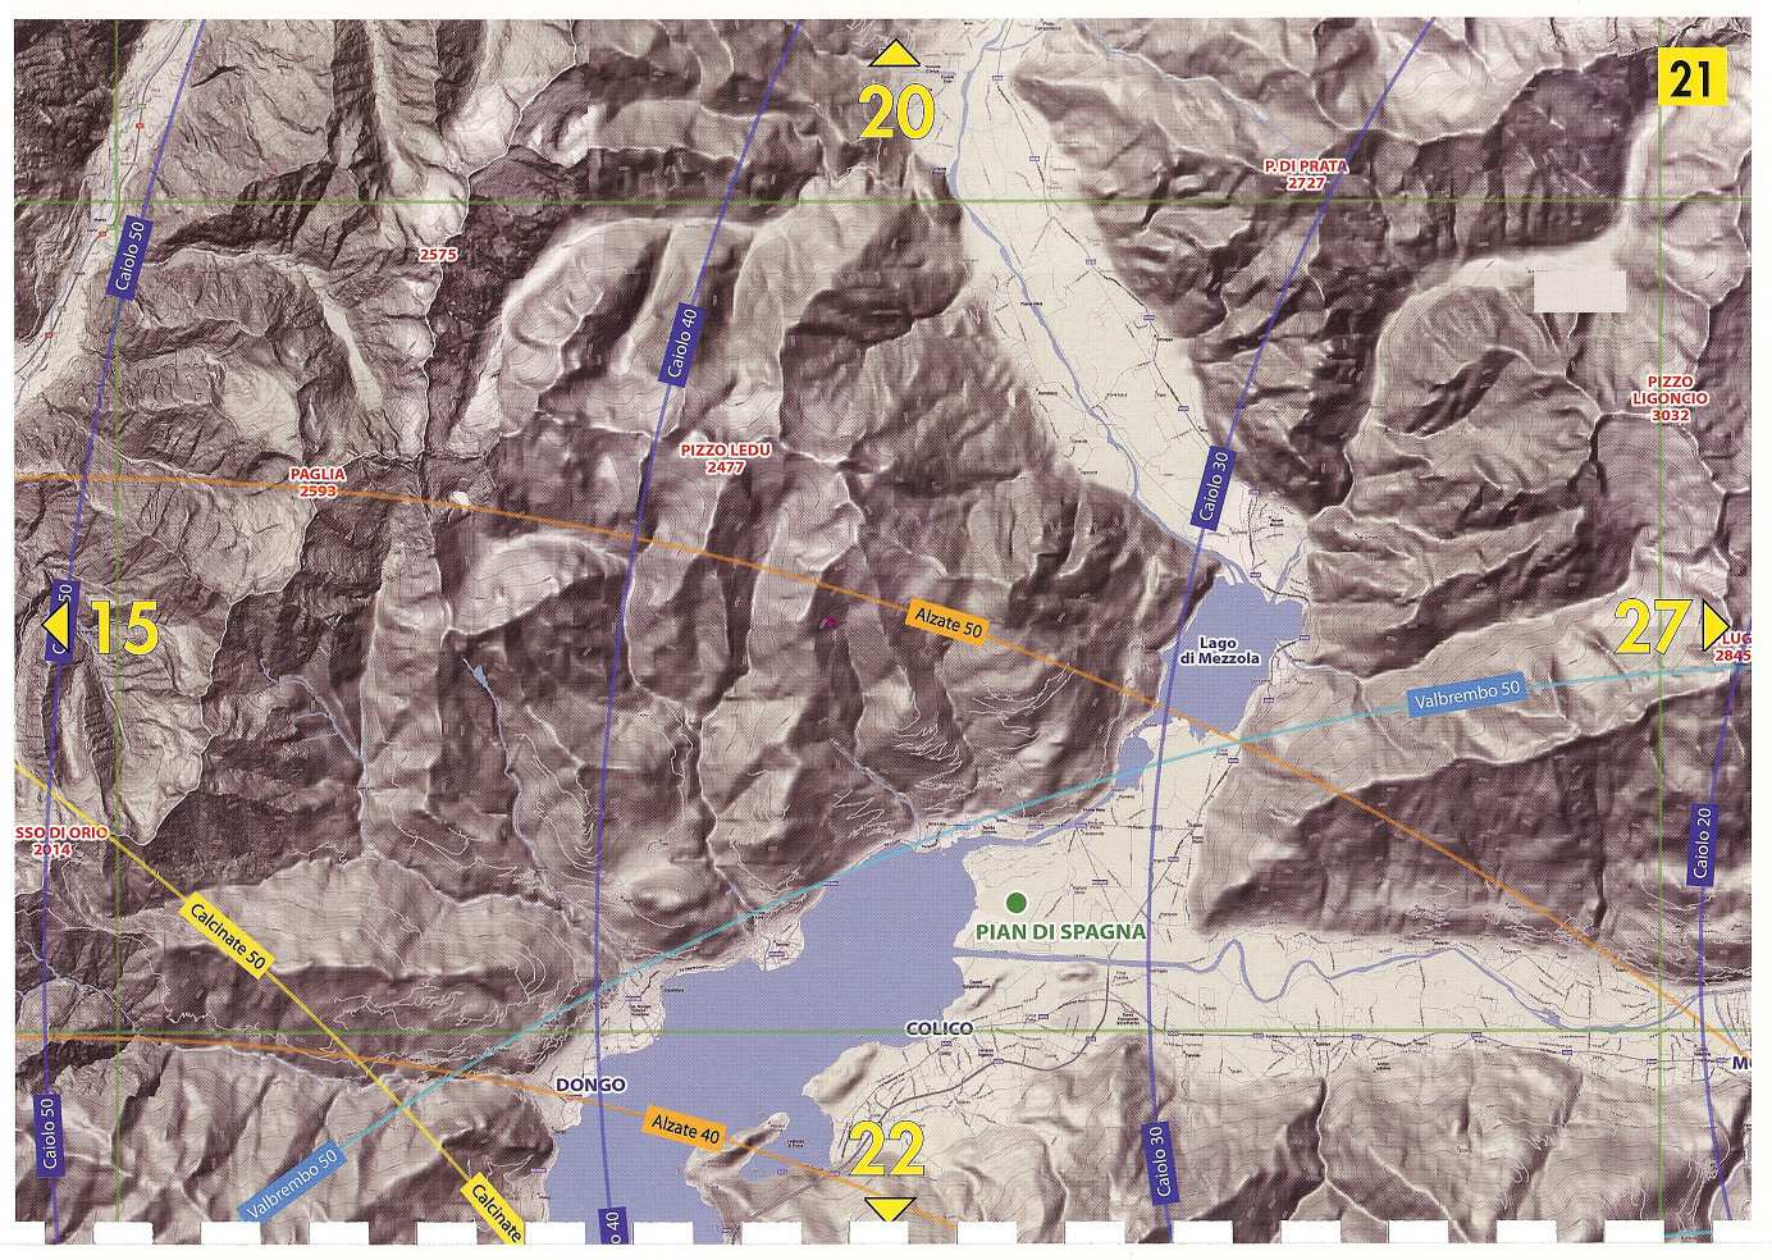

Caiole 30

Caiole 50

2575

P. DI PRATA
2727

21

Caiole 40

20

PIZZO
LIGONCIO

An aerial photograph of a rural landscape. A wide river flows from the top left towards the bottom right. The land is divided into numerous rectangular agricultural plots, some green and some brown. A red rectangular box highlights a specific area in the center-left of the image. In the top right corner, the word "COLICO" is written in large white letters, and below it, "Pian di Spagna" is written in smaller white letters. The top edge of the image has a white and black checkered pattern.

28

Alzate 30

MENAGGIO

TACENO

MARGNO
1801

PUNTA
CORNAGLIERA
2049

PIZZO DEI TRE SIGNORI
2554

Lago
di Como