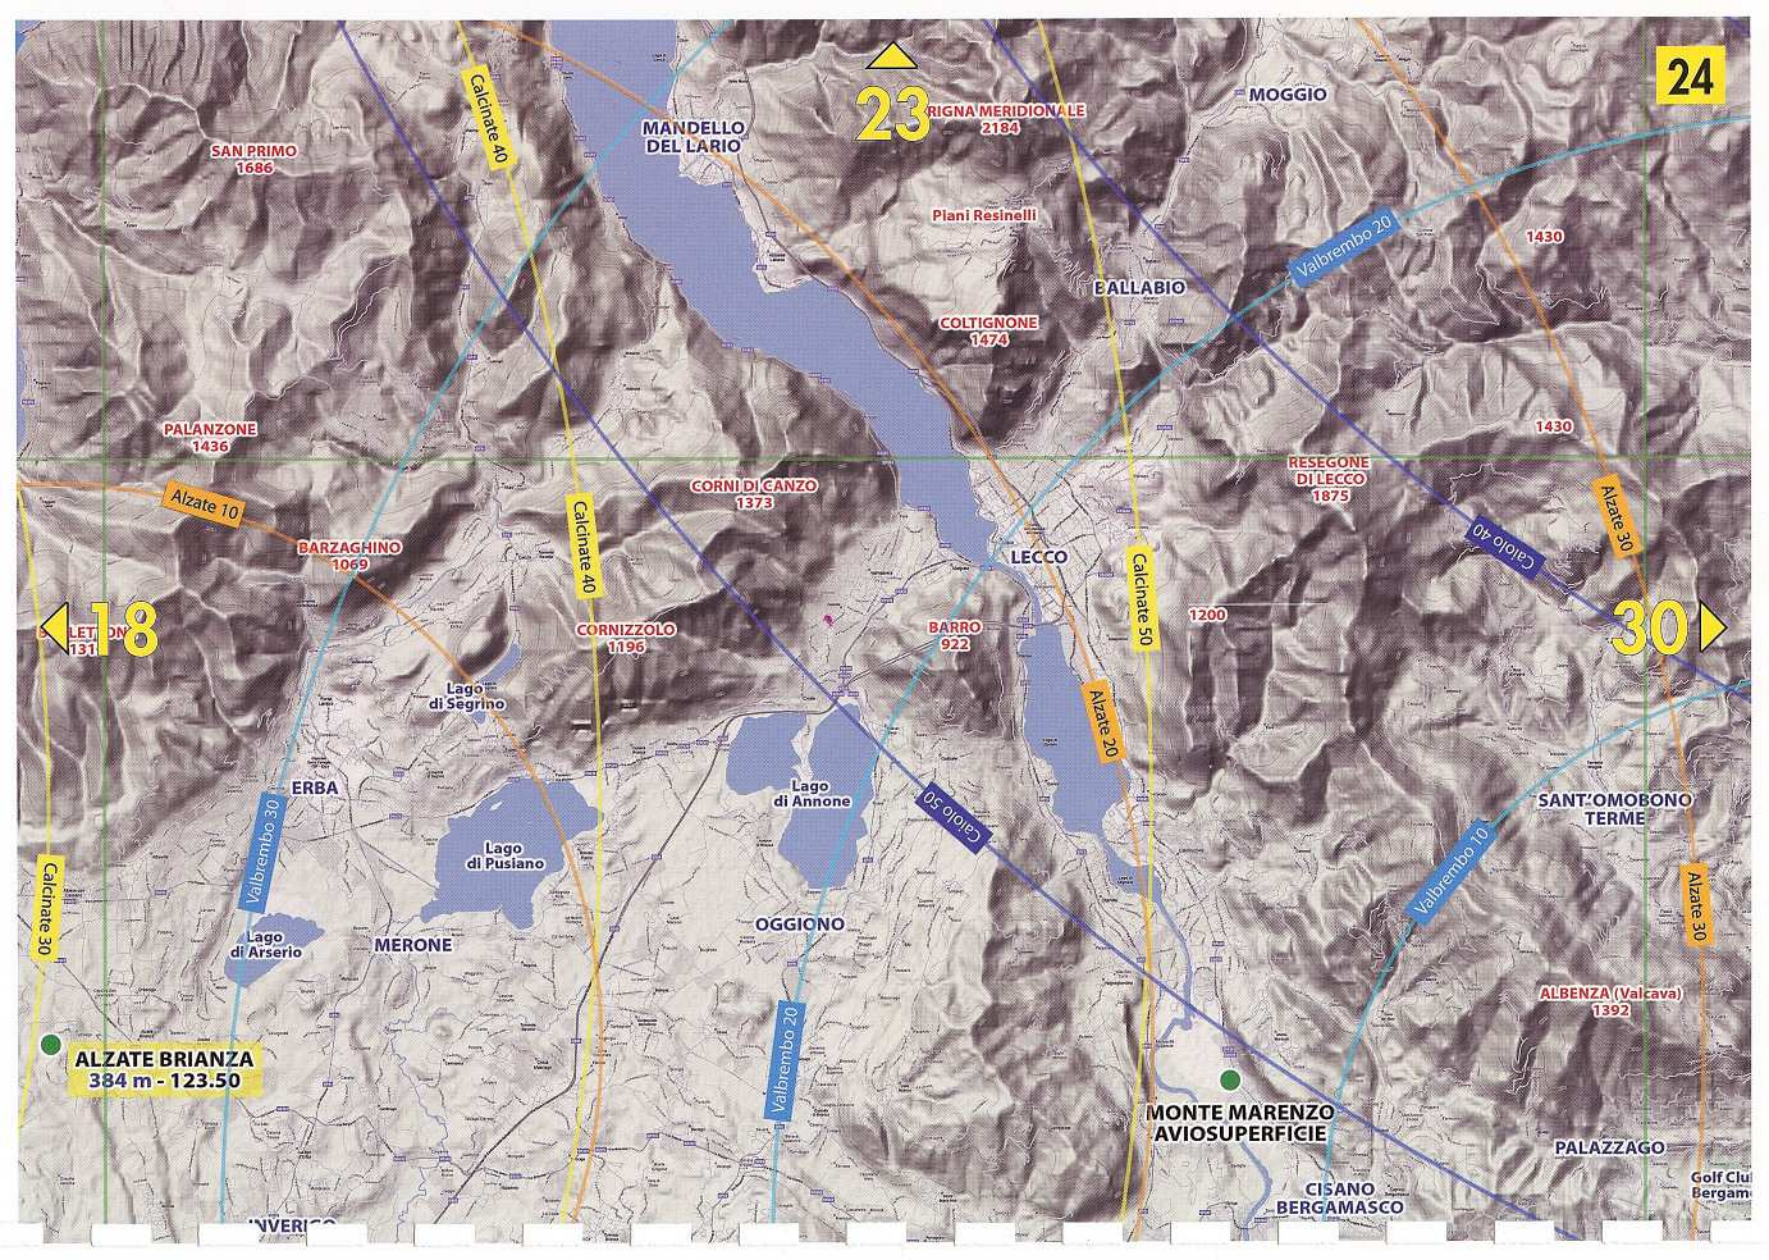

24

23

18

30

ALZATE BRIANZA
384 m - 123.50

SAN PRIMO
1686

PALANZONE
1436

BARZAGHINO
1069

CORNIZZOLO
1196

CORNIGNONE
1474

CORNIGNONE
1373

BARRO
922

COLTIGNONE
1474

RIGNA MERIDIONALE
2184

RESENONE
DI LECCO
1875

1430

1430

1200

ALBENZA (Valcava)
1392

INVERIGO

CISANO
BERGAMASCO

Golf Club
Bergamo