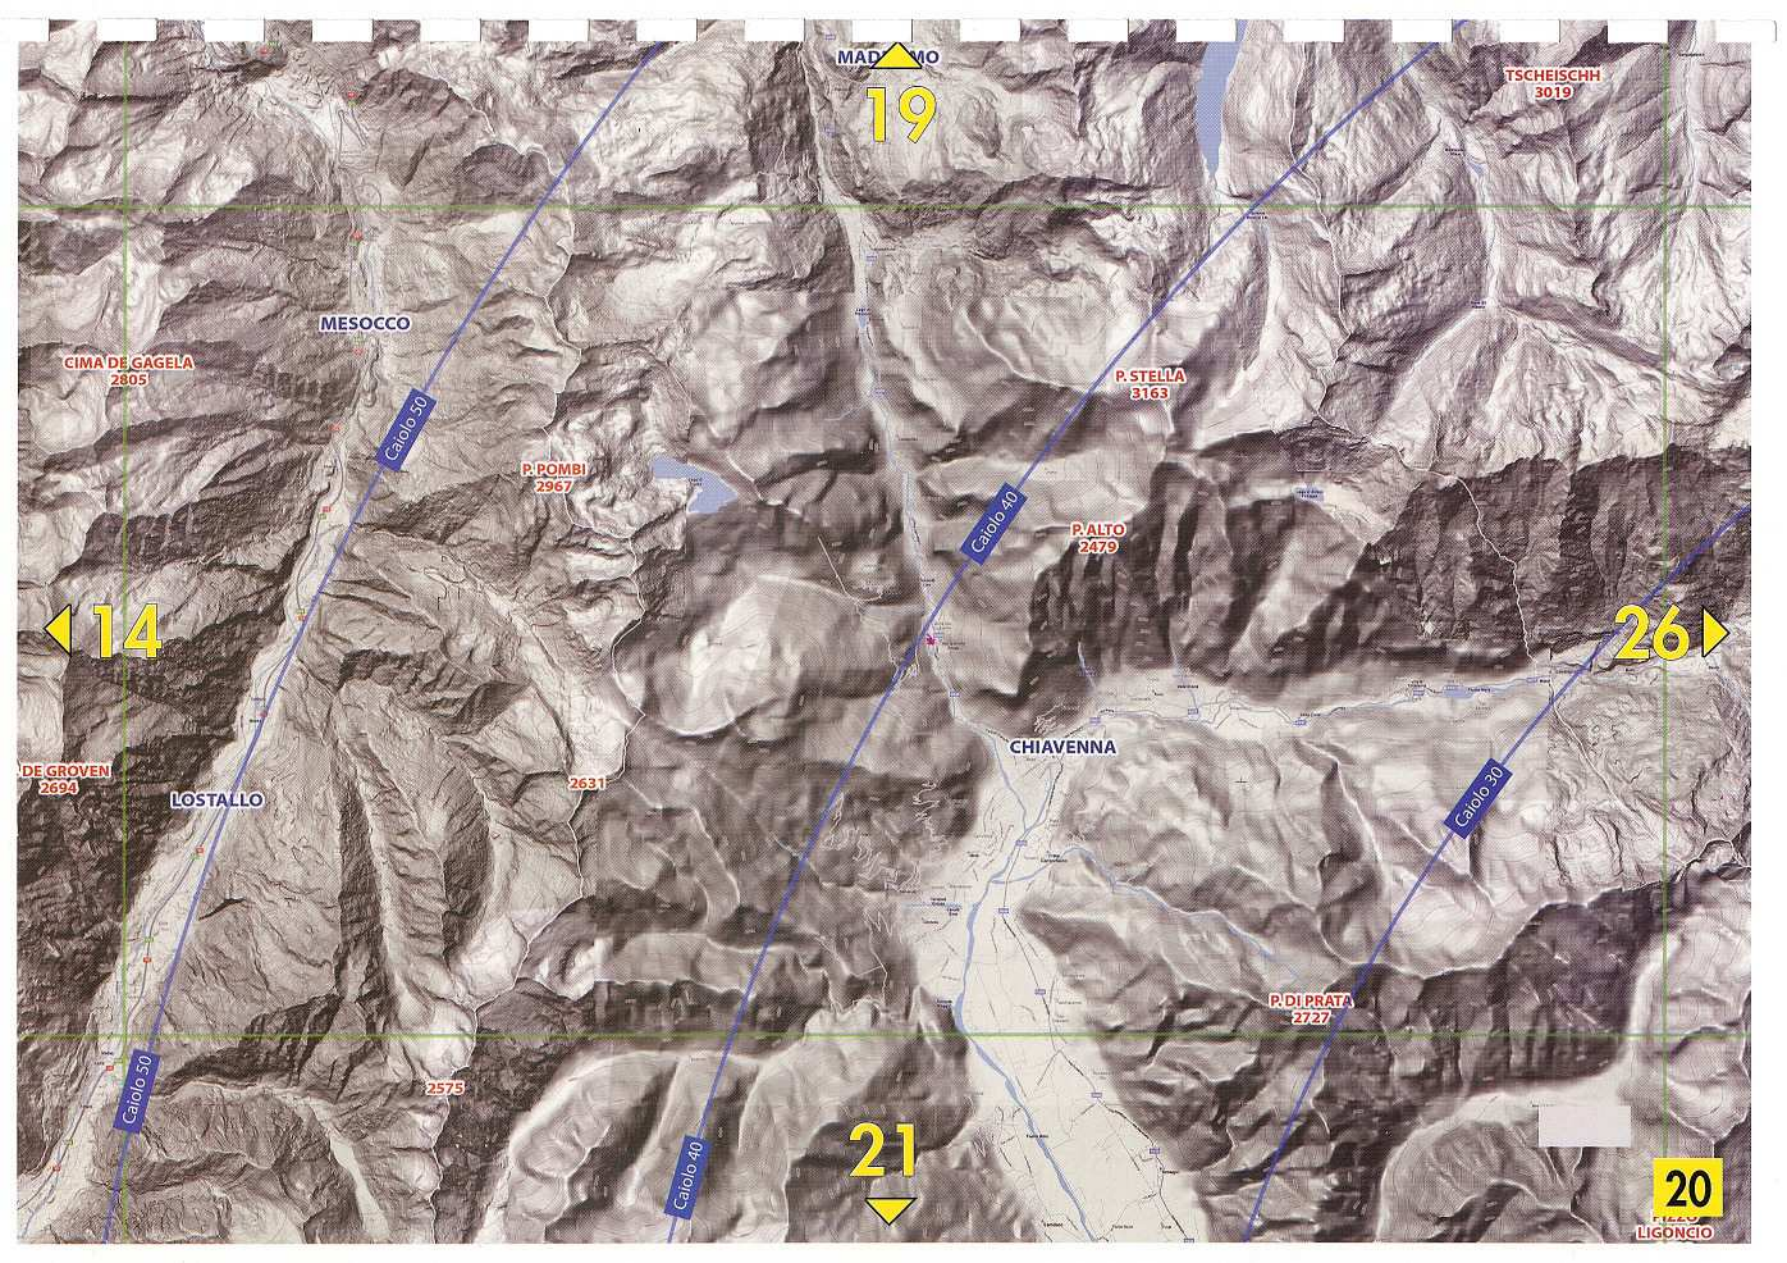

Caiole 30

Caiole 50

2575

P. DI PRATA
2727

21

Caiole 40

20

PIZZO
LIGONCIO

An aerial photograph of a rural landscape. A wide river flows from the top left towards the bottom right. The land is divided into numerous rectangular agricultural plots, some green and some brown. A red rectangular box highlights a specific area in the center-left of the image. In the top right corner, the word "COLICO" is written in large white letters, and below it, "Pian di Spagna" is written in smaller white letters. The top edge of the image has a white and black checkered pattern.

28

Alzate 30

MENAGGIO

TACENO

MARGNO
1801

PUNTA
CORNAGLIERA
2049

PIZZO DEI TRE SIGNORI
2554

Lago
di Como